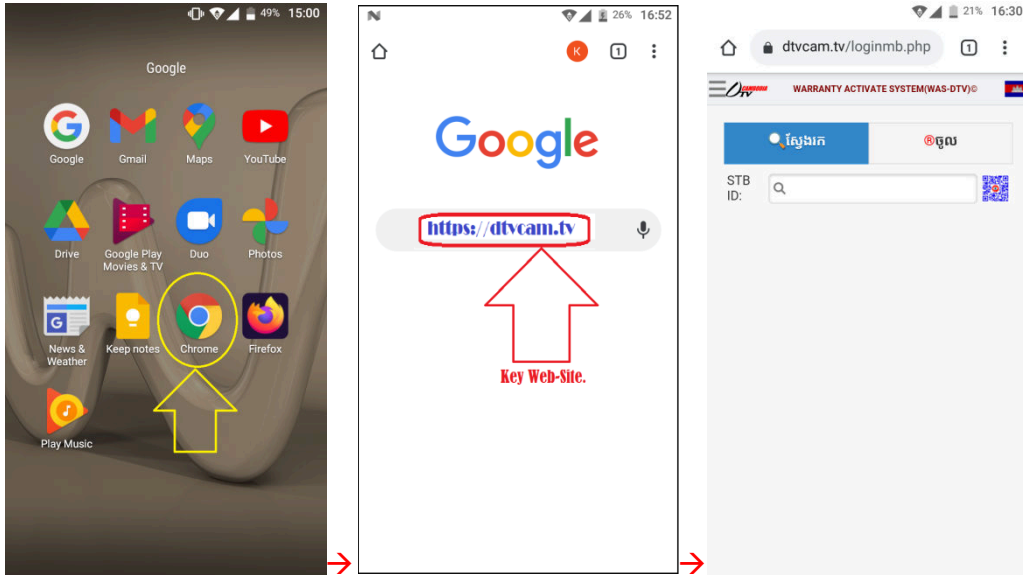

For First Using the WAS-DTV Web Mobile Application.

1. Run By : Google Chrome or Using Web-Site at : <https://dtvcam.tv>

2. Changing the Language between English ↔ Cambodia.

3. Add the Web Application to Mobile Menu Short-Cut.