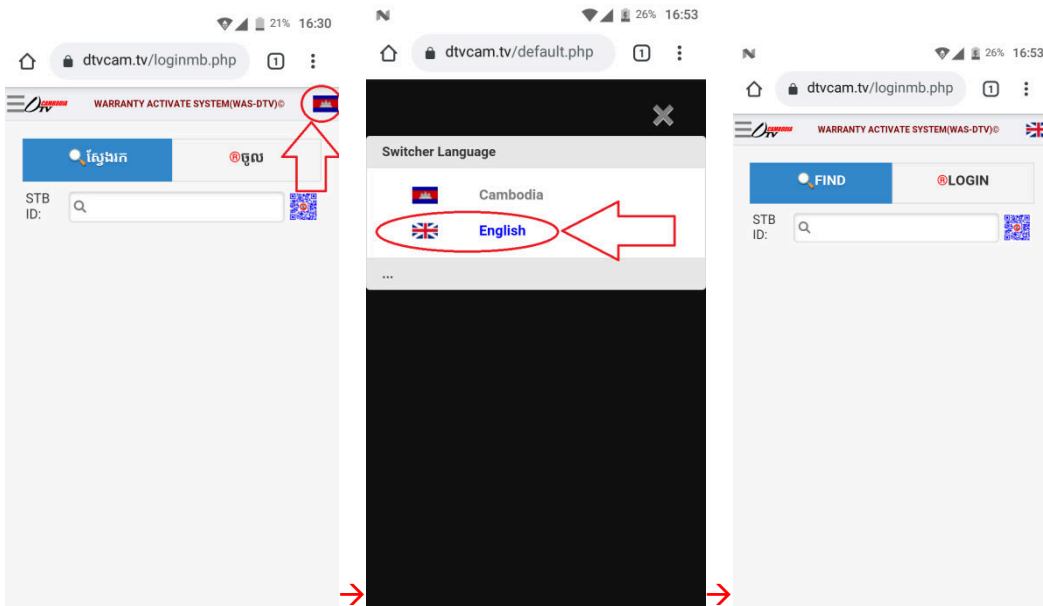

For First Using the WAS-DTV Web Mobile Application.

1. Run By : Google Chrome or Using Web-Site at : <https://dtvcam.tv>

2. Changing the Language between English ↔ Cambodia.

3. Add the Web Application to Mobile Menu Short-Cut.